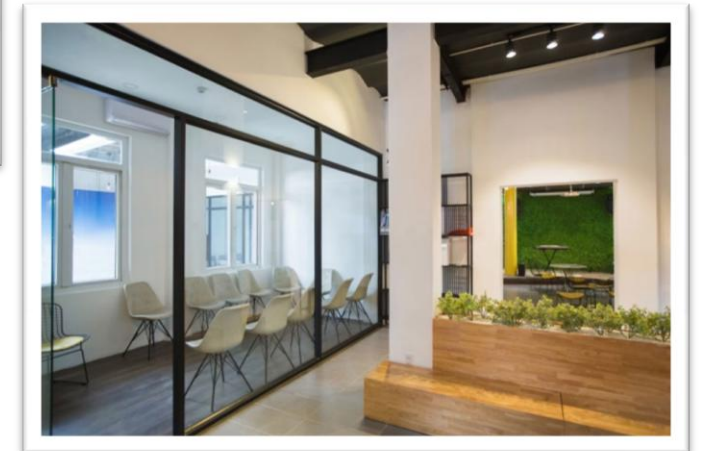

Whether designing a home, office, restaurant, or any other space, we incorporate Vastu principles to enhance the positive energy flow, ensuring that the interiors not only look beautiful but also contribute to a positive and healthy lifestyle. By harmonizing the five elements—Akash (Sky), Prithvi (Earth), Paani (Water), Agni (Fire), and Vayu (Wind)—we create spaces that promote happiness, peace, and well-being for everyone who inhabits them.

Designing The Way You Live

SPACE CREATE

CASE STUDIES

04 Office Interior Design

Year
2024

Role
Interior Design,
Structural Design

Designing The Way You Live

SPACE CREATE